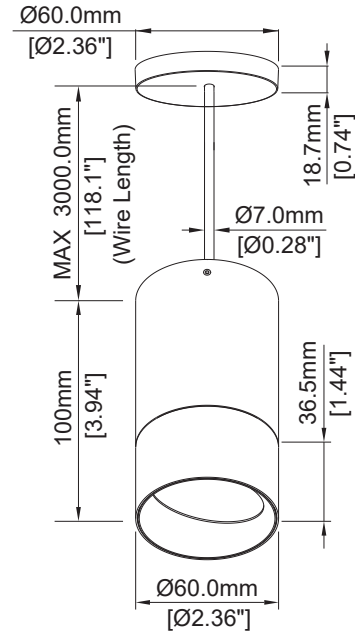

Specification sheet

REV.3

VAL 55 CP WW SSR 10 Pendant Cylinder, Wallwash, length 100mm

Description

VAL SS features remote drivers with 3-in-1 dimming technology, twist-lock installation mechanism, best-in-class light quality, aesthetic proportions and many more. VAL is designed to integrate with architectural space with clean and distinct outline that complement architectural aspiration.

Ordering Code Information

PRODUCT	MOUNTING TYPE	SHAPE	LENGTH	COLOR TEMPERATURE	FINISH	BEAM ANGLE	COLOR RENDERING
VAL 55 CP WW	SS	R	10	27	WHBK	W	9
VAL 55 CY WW, Cylinder Surface Mount	Surface spot	R (Round)	10 (100 mm)	27 (2700K) 30 (3000K) 35 (3500K) 40 (4000K)	WHBK (White/Black) BKBK (Black/Black)	W (Wide)	9 (90 CRI+)

Electrical and Control

Input voltage	36vdc
Control	Remote driver
Feature	350 mA MAX

Construction

Material	Casting & Extrusion grade Aluminum Alloy
Finishes	Black body with black trim/ White body with black trim
Optics	Field Interchangeable optics

Optional Accessory

Product	Canopy size	FINISH	
VAL 55 CY WW VAL 55 CY WW, Cylinder Surface Mount	5-2 PL 5"-2" conversion canopy kit	WH WH White BK Black	