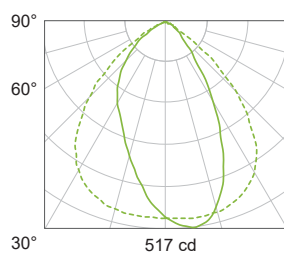

CCT	2700K-80+	3000K-80+	3500K-80+	4000K-80+
Factors	1.12	1.15	1.17	1.22

CCT	2700K-90+	3000K-90+	3500K-90+	4000K-90+
Factors	0.97	1.0	1.04	1.04

Wall Wash

Delivered Output : 735 lm

Center Beam Intensity	Beam Width	Height
507 lx	142cm	1m
127 lx	283cm	2m
56 lx	425cm	3m
32 lx	567cm	4m
20 lx	708cm	5m